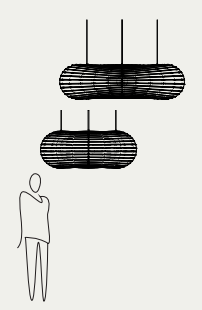

Scale References

Cloud