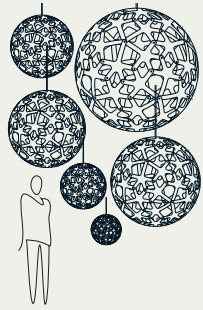

Scale References

Coral