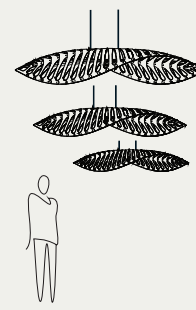

Scale References

Navicula