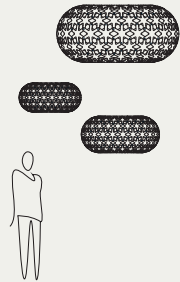

Scale References

Snowflake