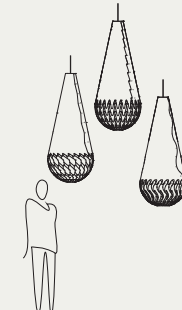

Baskets of Light