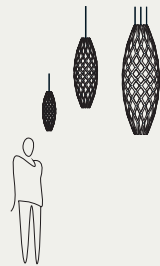

Scale References

Hinaki