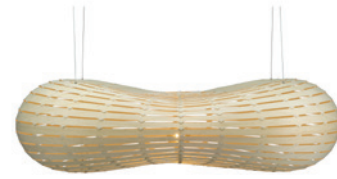

Finish

 Birch Ply

Cloud Large.

Cloud Large.

Cloud

Cloud lights were first launched in 2008 as part of the Spiral Islands installation of matching lights and settees. This was inspired by the clouds that David saw sitting over small islands all over the Pacific Ocean, which were used by Polynesian navigators to find islands from afar.

- Seed System Kitset
- Bamboo Plywood
- Nylon Clips
- E26/E27 Lamp holder
- 5m (15ft USA) cordset
- Stainless Suspensions

Model	Length	Width
SMALL	1250mm (49")	1250mm (49")
LARGE	1717mm (68")	987mm (39")